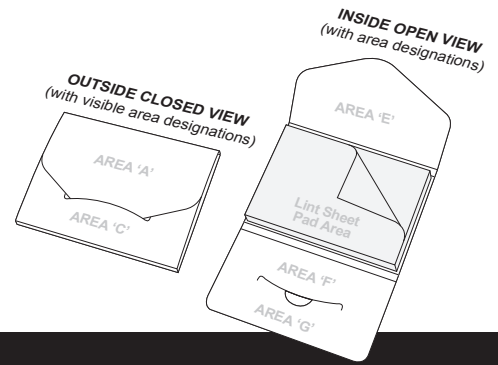

MUST PRINT BEFORE USING

“When printing this template, de-select “Fit to Page” to help ensure template prints out at actual size.

Concept templates are paper documents that are used by customers and sales professionals to create “cut & tape mock-ups” in anticipation of an order. For electronic art preparation, production templates are available at www.3M.com/templates.

SCALE = 100% →

- Approximate imprint areas:
 - A:** 3-7/8" x 1-3/4"
 - B:** 3-7/8" x 2-27/32"
 - C:** 3-7/8" x 5/8"
 - D:** 3-7/8" x 19/32"
- Black dotted lines indicate imprint areas
- Red dashed lines indicate folds

ACTUAL SIZE RULER - Please check before using

Scotch®

Custom Printed Products

October 1, 2008

Concept Template

Additional concept templates available at www.3M.com/templates

LARGE QUANTITY ORDER

Scotch® Lint Sheets Pocket Pack (LQ PCLS)

SCALE = 100% →

- Approximate imprint areas:
 - E: 3-7/8" x 2-7/8"
 - F: 3-7/8" x 5/8"
 - G: 3-7/8" x 19/32"
- Black dotted lines indicate imprint areas
- Red dashed lines indicate folds

ACTUAL SIZE RULER - Please check before using