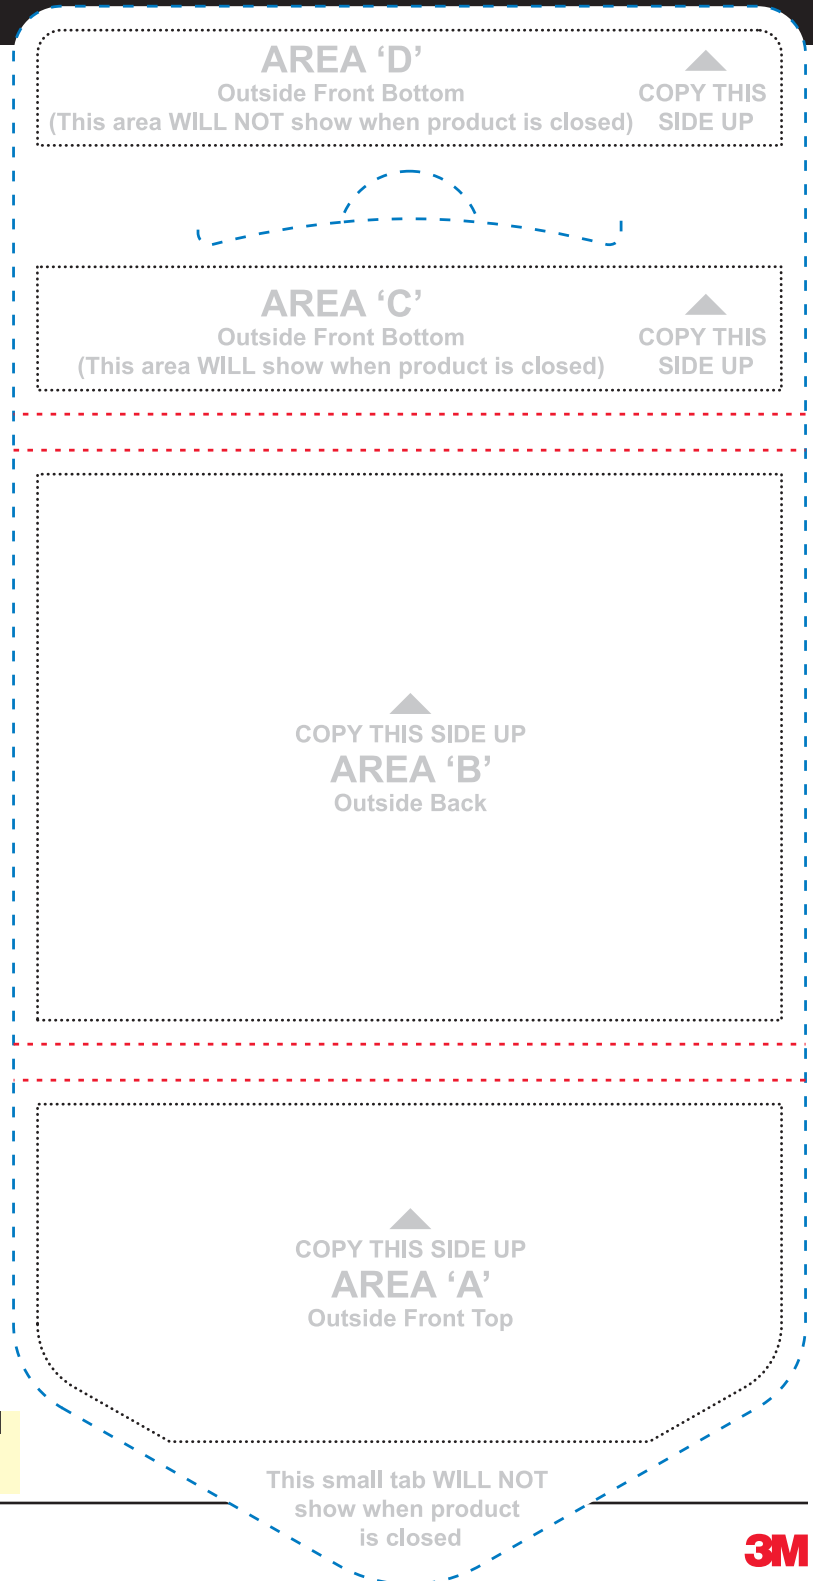

Scotch®

Custom Printed Products

October 1, 2008

Concept Template

Additional concept templates available at www.3M.com/templates

LARGE QUANTITY ORDER

Scotch® Lint Sheets Pocket Pack (LQ PCLS)

Outside Cover – Open View
See following page for Inside Cover

MUST PRINT BEFORE USING

“When printing this template, de-select “Fit to Page” to help ensure template prints out at actual size.

Concept templates are paper documents that are used by customers and sales professionals to create “cut & tape mock-ups” in anticipation of an order. For electronic art preparation, production templates are available at www.3M.com/templates.

SCALE = 100% →

- Approximate imprint areas:
  - **A:** 3-7/8" x 1-3/4"
  - **B:** 3-7/8" x 2-27/32"
  - **C:** 3-7/8" x 5/8"
  - **D:** 3-7/8" x 19/32"
- Black dotted lines indicate imprint areas
- Red dashed lines indicate folds

ACTUAL SIZE RULER - Please check before using